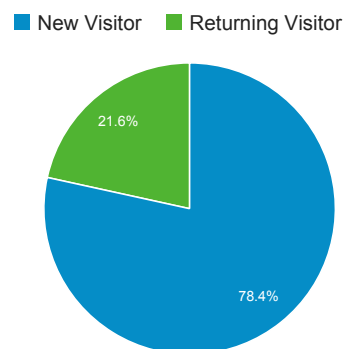

Apr 1, 2014 - Dec 31, 2015

Audience Overview

All Sessions
100.00%

Overview

Sessions 11,381	Users 8,890	Pageviews 21,394
Pages / Session 1.88	Avg. Session Duration 00:02:09	Bounce Rate 72.57%
% New Sessions 78.11%		